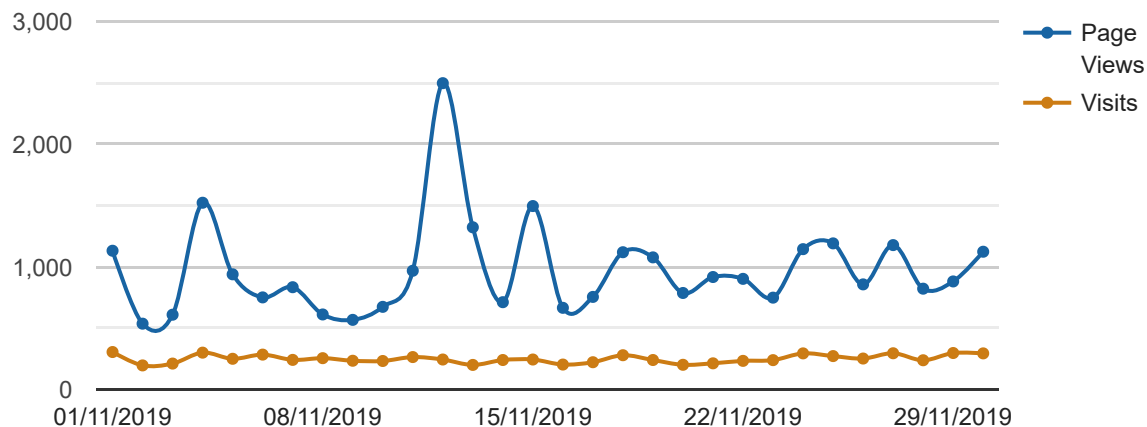

Traffic Trend by Day

Date Range: 01/11/2019 to 30/11/2019

| Date | Page Views | | Visits | | Hits | | Bandwidth |
|--------------|---------------|-------|--------------|-------|----------------|-------|-------------------|
| 01/11/2019 | 1.134 | 3.85% | 309 | 4.07% | 4.984 | 3.79% | 179,8 MB |
| 02/11/2019 | 540 | 1.83% | 200 | 2.63% | 3.012 | 2.29% | 91,8 MB |
| 03/11/2019 | 613 | 2.08% | 215 | 2.83% | 3.369 | 2.56% | 422,5 MB |
| 04/11/2019 | 1.525 | 5.18% | 304 | 4.00% | 5.698 | 4.34% | 187,8 MB |
| 05/11/2019 | 942 | 3.20% | 254 | 3.35% | 4.648 | 3.54% | 132,0 MB |
| 06/11/2019 | 754 | 2.56% | 288 | 3.79% | 4.133 | 3.15% | 149,9 MB |
| 07/11/2019 | 837 | 2.84% | 245 | 3.23% | 4.156 | 3.16% | 157,6 MB |
| 08/11/2019 | 615 | 2.09% | 259 | 3.41% | 3.261 | 2.48% | 82,6 MB |
| 09/11/2019 | 571 | 1.94% | 238 | 3.13% | 3.729 | 2.84% | 155,1 MB |
| 10/11/2019 | 677 | 2.30% | 236 | 3.11% | 3.819 | 2.91% | 104,2 MB |
| 11/11/2019 | 971 | 3.30% | 268 | 3.53% | 4.928 | 3.75% | 182,4 MB |
| 12/11/2019 | 2.499 | 8.49% | 248 | 3.27% | 7.957 | 6.06% | 309,7 MB |
| 13/11/2019 | 1.325 | 4.50% | 204 | 2.69% | 5.251 | 4.00% | 233,5 MB |
| 14/11/2019 | 715 | 2.43% | 244 | 3.21% | 3.420 | 2.60% | 117,8 MB |
| 15/11/2019 | 1.498 | 5.09% | 248 | 3.27% | 5.799 | 4.41% | 198,3 MB |
| 16/11/2019 | 669 | 2.27% | 207 | 2.73% | 3.174 | 2.42% | 155,9 MB |
| 17/11/2019 | 758 | 2.58% | 226 | 2.98% | 3.602 | 2.74% | 137,5 MB |
| 18/11/2019 | 1.122 | 3.81% | 283 | 3.73% | 5.472 | 4.17% | 179,3 MB |
| 19/11/2019 | 1.080 | 3.67% | 244 | 3.21% | 4.781 | 3.64% | 180,1 MB |
| 20/11/2019 | 790 | 2.68% | 205 | 2.70% | 3.251 | 2.47% | 158,9 MB |
| 21/11/2019 | 920 | 3.13% | 217 | 2.86% | 3.691 | 2.81% | 136,0 MB |
| 22/11/2019 | 905 | 3.08% | 237 | 3.12% | 4.348 | 3.31% | 114,7 MB |
| 23/11/2019 | 752 | 2.56% | 243 | 3.20% | 3.366 | 2.56% | 90,5 MB |
| Total | 29.428 | | 7.592 | | 131.371 | | 5.004,5 MB |