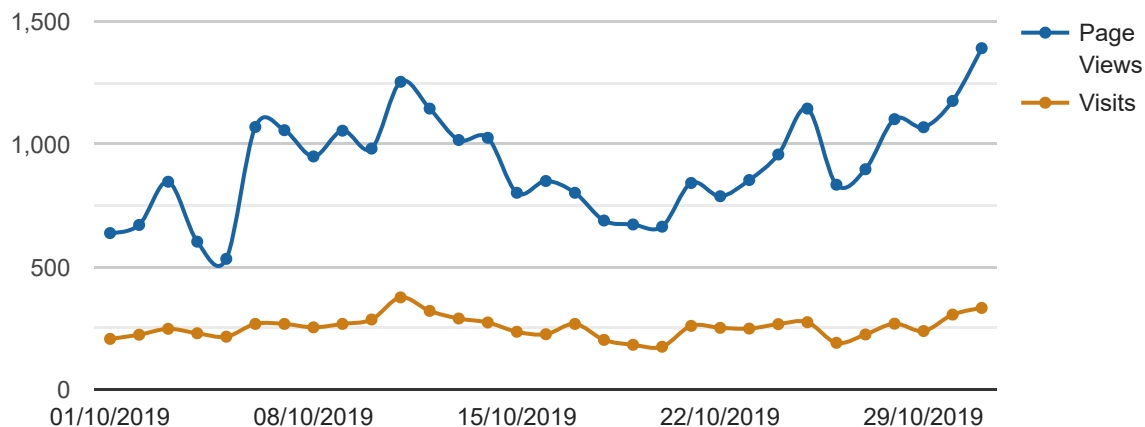

Traffic Trend by Day

Date Range: 01/10/2019 to 31/10/2019

Date	Page Views		Visits		Hits		Bandwidth
01/10/2019	639	2.25%	208	2.63%	3.645	2.74%	143,2 MB
02/10/2019	672	2.36%	225	2.84%	3.610	2.71%	132,6 MB
03/10/2019	848	2.98%	249	3.14%	3.395	2.55%	143,6 MB
04/10/2019	604	2.13%	231	2.92%	2.773	2.08%	72,2 MB
05/10/2019	534	1.88%	217	2.74%	2.754	2.07%	133,5 MB
06/10/2019	1.071	3.77%	269	3.40%	5.261	3.95%	160,6 MB
07/10/2019	1.058	3.72%	269	3.40%	5.143	3.86%	162,9 MB
08/10/2019	951	3.35%	255	3.22%	4.324	3.25%	110,2 MB
09/10/2019	1.056	3.72%	269	3.40%	4.470	3.36%	104,1 MB
10/10/2019	983	3.46%	287	3.62%	4.401	3.31%	89,0 MB
11/10/2019	1.255	4.42%	377	4.76%	5.415	4.07%	139,8 MB
12/10/2019	1.146	4.03%	322	4.07%	5.536	4.16%	115,1 MB
13/10/2019	1.018	3.58%	291	3.68%	5.167	3.88%	132,5 MB
14/10/2019	1.027	3.61%	275	3.47%	4.974	3.74%	230,1 MB
15/10/2019	803	2.83%	237	2.99%	3.328	2.50%	88,0 MB
16/10/2019	851	2.99%	227	2.87%	4.539	3.41%	431,3 MB
17/10/2019	803	2.83%	269	3.40%	4.364	3.28%	93,2 MB
18/10/2019	690	2.43%	204	2.58%	3.627	2.72%	172,9 MB
19/10/2019	674	2.37%	184	2.32%	3.389	2.55%	151,6 MB
20/10/2019	665	2.34%	176	2.22%	3.111	2.34%	68,0 MB
21/10/2019	843	2.97%	261	3.30%	4.495	3.38%	156,0 MB
22/10/2019	789	2.78%	253	3.20%	4.271	3.21%	91,0 MB
23/10/2019	855	3.01%	250	3.16%	3.981	2.99%	101,1 MB
Total	28.417		7.918		133.132		4.473,7 MB

Date	Page Views		Visits		Hits		Bandwidth
24/10/2019	959	3.37%	268	3.38%	4.115	3.09%	121,5 MB
25/10/2019	1.146	4.03%	276	3.49%	5.464	4.10%	154,9 MB
26/10/2019	836	2.94%	192	2.42%	3.534	2.65%	148,7 MB
27/10/2019	899	3.16%	226	2.85%	4.702	3.53%	209,2 MB
28/10/2019	1.103	3.88%	270	3.41%	5.159	3.88%	164,3 MB
29/10/2019	1.070	3.77%	240	3.03%	4.210	3.16%	141,7 MB
30/10/2019	1.177	4.14%	307	3.88%	4.491	3.37%	119,4 MB
31/10/2019	1.392	4.90%	334	4.22%	5.484	4.12%	191,4 MB
Total	28.417		7.918		133.132		4.473,7 MB