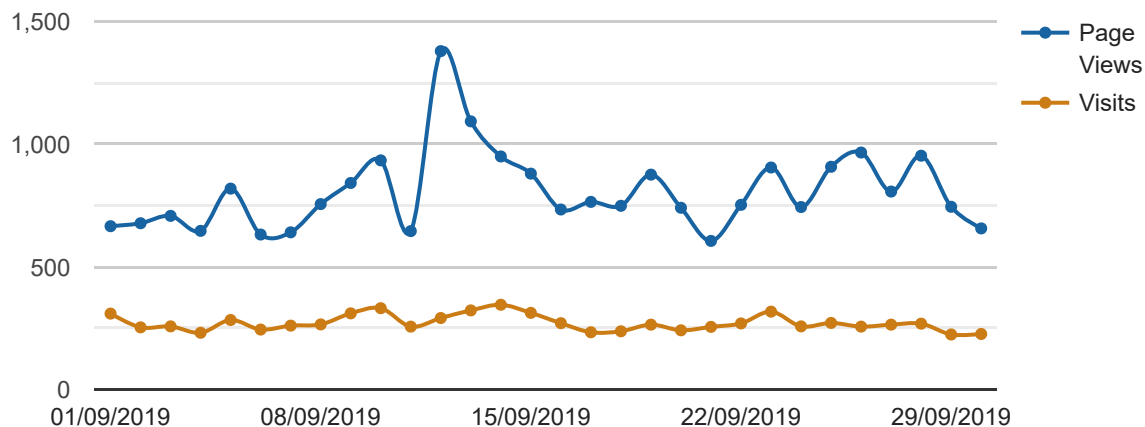

Traffic Trend by Day

Date Range: 01/09/2019 to 30/09/2019

Date	Page Views		Visits		Hits		Bandwidth
01/09/2019	667	2.76%	311	3.80%	3.472	2.87%	122,4 MB
02/09/2019	679	2.80%	255	3.12%	3.464	2.87%	107,0 MB
03/09/2019	709	2.93%	259	3.17%	3.705	3.07%	175,9 MB
04/09/2019	648	2.68%	233	2.85%	3.225	2.67%	183,1 MB
05/09/2019	820	3.39%	285	3.48%	3.508	2.90%	137,7 MB
06/09/2019	633	2.61%	246	3.01%	2.967	2.45%	92,5 MB
07/09/2019	642	2.65%	262	3.20%	3.326	2.75%	56,2 MB
08/09/2019	757	3.13%	267	3.26%	3.441	2.85%	79,6 MB
09/09/2019	843	3.48%	312	3.81%	4.304	3.56%	108,2 MB
10/09/2019	935	3.86%	333	4.07%	3.855	3.19%	147,6 MB
11/09/2019	647	2.67%	258	3.15%	2.849	2.36%	127,9 MB
12/09/2019	1.380	5.70%	293	3.58%	5.736	4.75%	147,7 MB
13/09/2019	1.094	4.52%	324	3.96%	5.302	4.39%	101,0 MB
14/09/2019	951	3.93%	347	4.24%	5.169	4.28%	102,8 MB
15/09/2019	881	3.64%	314	3.84%	4.828	3.99%	99,4 MB
16/09/2019	735	3.04%	272	3.32%	4.023	3.33%	99,3 MB
17/09/2019	766	3.16%	235	2.87%	3.731	3.09%	148,8 MB
18/09/2019	750	3.10%	239	2.92%	4.023	3.33%	98,5 MB
19/09/2019	877	3.62%	266	3.25%	4.144	3.43%	102,1 MB
20/09/2019	742	3.06%	243	2.97%	3.245	2.68%	157,6 MB
21/09/2019	607	2.51%	257	3.14%	3.002	2.48%	98,8 MB
22/09/2019	754	3.11%	271	3.31%	5.135	4.25%	111,7 MB
23/09/2019	906	3.74%	319	3.90%	5.239	4.33%	215,0 MB
Total	24.210		8.181		120.878		3.809,8 MB

Date	Page Views		Visits		Hits		Bandwidth
24/09/2019	745	3.08%	259	3.17%	4.567	3.78%	152,8 MB
25/09/2019	909	3.75%	273	3.34%	4.225	3.50%	189,1 MB
26/09/2019	967	3.99%	258	3.15%	4.569	3.78%	125,2 MB
27/09/2019	808	3.34%	266	3.25%	4.541	3.76%	188,1 MB
28/09/2019	954	3.94%	270	3.30%	4.078	3.37%	86,1 MB
29/09/2019	746	3.08%	226	2.76%	3.722	3.08%	113,3 MB
30/09/2019	658	2.72%	228	2.79%	3.483	2.88%	134,6 MB
Total	24.210		8.181		120.878		3.809,8 MB