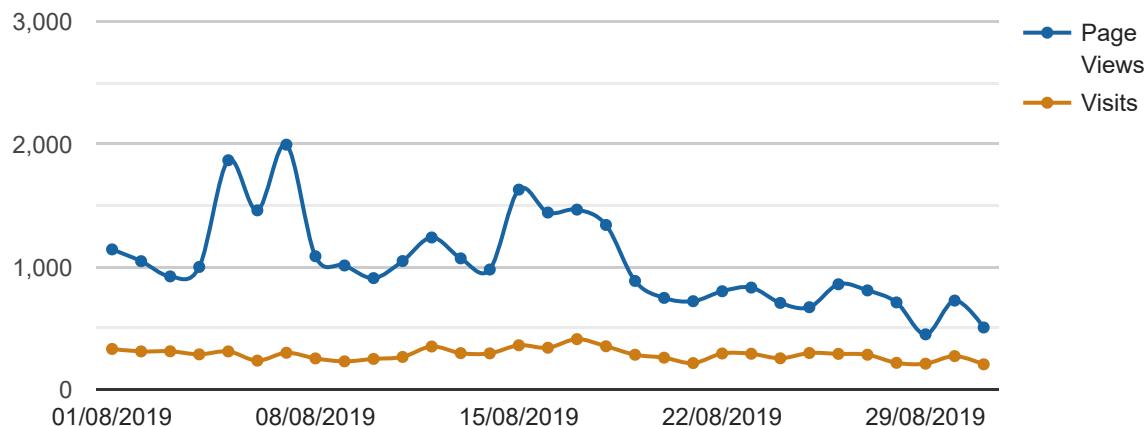

### Traffic Trend by Day

Date Range: 01/08/2019 to 31/08/2019

Date	Page Views		Visits		Hits		Bandwidth
01/08/2019	1.145	3.56%	334	3.72%	4.618	2.99%	91,0 MB
02/08/2019	1.049	3.26%	314	3.50%	6.259	4.05%	152,8 MB
03/08/2019	925	2.88%	315	3.51%	4.592	2.97%	110,4 MB
04/08/2019	1.002	3.12%	290	3.23%	5.039	3.26%	100,0 MB
05/08/2019	1.871	5.82%	314	3.50%	8.442	5.47%	309,4 MB
06/08/2019	1.463	4.55%	239	2.66%	6.581	4.26%	272,5 MB
07/08/2019	1.998	6.21%	303	3.38%	9.426	6.10%	228,5 MB
08/08/2019	1.089	3.39%	257	2.86%	4.907	3.18%	102,6 MB
09/08/2019	1.014	3.15%	233	2.60%	4.521	2.93%	113,9 MB
10/08/2019	911	2.83%	253	2.82%	4.118	2.67%	85,1 MB
11/08/2019	1.050	3.27%	269	3.00%	5.272	3.41%	91,0 MB
12/08/2019	1.242	3.86%	354	3.95%	5.624	3.64%	82,1 MB
13/08/2019	1.072	3.33%	300	3.34%	4.366	2.83%	121,0 MB
14/08/2019	981	3.05%	298	3.32%	4.249	2.75%	101,9 MB
15/08/2019	1.632	5.07%	364	4.06%	8.351	5.41%	135,7 MB
16/08/2019	1.445	4.49%	344	3.83%	5.931	3.84%	156,4 MB
17/08/2019	1.469	4.57%	414	4.61%	7.035	4.55%	128,8 MB
18/08/2019	1.344	4.18%	356	3.97%	5.094	3.30%	93,8 MB
19/08/2019	888	2.76%	287	3.20%	4.050	2.62%	176,9 MB
20/08/2019	750	2.33%	263	2.93%	4.165	2.70%	95,3 MB
21/08/2019	723	2.25%	219	2.44%	3.356	2.17%	129,8 MB
22/08/2019	804	2.50%	297	3.31%	4.584	2.97%	97,9 MB
23/08/2019	834	2.59%	295	3.29%	4.137	2.68%	95,9 MB
<b>Total</b>	<b>32.159</b>		<b>8.972</b>		<b>154.472</b>		<b>4.219,1 MB</b>

Date	Page Views		Visits		Hits		Bandwidth
24/08/2019	709	2.20%	258	2.88%	3.242	2.10%	101,0 MB
25/08/2019	674	2.10%	301	3.35%	4.313	2.79%	177,6 MB
26/08/2019	861	2.68%	294	3.28%	4.935	3.19%	203,2 MB
27/08/2019	811	2.52%	287	3.20%	3.803	2.46%	167,4 MB
28/08/2019	713	2.22%	221	2.46%	3.428	2.22%	143,8 MB
29/08/2019	453	1.41%	214	2.39%	2.342	1.52%	41,8 MB
30/08/2019	728	2.26%	276	3.08%	4.766	3.09%	180,9 MB
31/08/2019	509	1.58%	209	2.33%	2.926	1.89%	130,5 MB
<b>Total</b>	<b>32.159</b>		<b>8.972</b>		<b>154.472</b>		<b>4.219,1 MB</b>