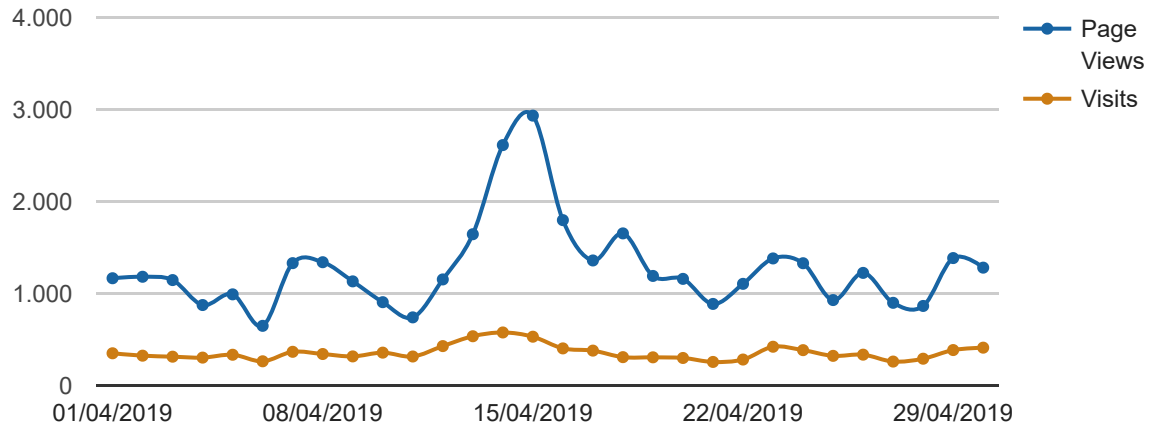

Traffic Trend by Day

Date Range: 01/04/2019 to 30/04/2019

Date	Page Views		Visits		Hits		Bandwidth
01/04/2019	1.170	3.05%	355	3.27%	5.070	2.75%	165,9 MB
02/04/2019	1.186	3.09%	329	3.03%	5.755	3.12%	233,8 MB
03/04/2019	1.150	3.00%	318	2.93%	5.658	3.07%	169,5 MB
04/04/2019	879	2.29%	308	2.84%	3.756	2.03%	102,1 MB
05/04/2019	995	2.59%	339	3.13%	4.350	2.36%	159,5 MB
06/04/2019	653	1.70%	268	2.47%	3.181	1.72%	112,8 MB
07/04/2019	1.334	3.48%	371	3.42%	5.582	3.02%	201,9 MB
08/04/2019	1.344	3.50%	347	3.20%	6.125	3.32%	127,7 MB
09/04/2019	1.136	2.96%	321	2.96%	5.678	3.08%	231,0 MB
10/04/2019	910	2.37%	362	3.34%	5.002	2.71%	150,3 MB
11/04/2019	745	1.94%	320	2.95%	3.837	2.08%	176,1 MB
12/04/2019	1.157	3.02%	433	3.99%	6.985	3.78%	224,0 MB
13/04/2019	1.648	4.30%	540	4.98%	10.409	5.64%	226,5 MB
14/04/2019	2.616	6.82%	581	5.36%	10.962	5.94%	191,9 MB
15/04/2019	2.936	7.65%	535	4.93%	12.025	6.51%	228,9 MB
16/04/2019	1.801	4.69%	408	3.76%	8.650	4.69%	174,6 MB
17/04/2019	1.363	3.55%	384	3.54%	5.645	3.06%	151,1 MB
18/04/2019	1.657	4.32%	313	2.89%	8.555	4.63%	189,4 MB
19/04/2019	1.195	3.11%	311	2.87%	5.127	2.78%	209,6 MB
20/04/2019	1.163	3.03%	304	2.80%	4.719	2.56%	120,3 MB
21/04/2019	891	2.32%	261	2.41%	4.196	2.27%	110,6 MB
22/04/2019	1.109	2.89%	287	2.65%	4.773	2.59%	108,6 MB
23/04/2019	1.385	3.61%	426	3.93%	7.084	3.84%	254,4 MB
Total	38.363		10.844		184.585		5.386,4 MB

Date	Page Views		Visits		Hits		Bandwidth
24/04/2019	1.333	3.47%	389	3.59%	6.207	3.36%	183,0 MB
25/04/2019	933	2.43%	327	3.02%	5.033	2.73%	179,4 MB
26/04/2019	1.228	3.20%	340	3.14%	6.568	3.56%	172,0 MB
27/04/2019	903	2.35%	265	2.44%	4.540	2.46%	257,8 MB
28/04/2019	869	2.27%	296	2.73%	4.519	2.45%	188,5 MB
29/04/2019	1.389	3.62%	390	3.60%	7.654	4.15%	213,9 MB
30/04/2019	1.285	3.35%	416	3.84%	6.940	3.76%	171,4 MB
Total	38.363		10.844		184.585		5.386,4 MB