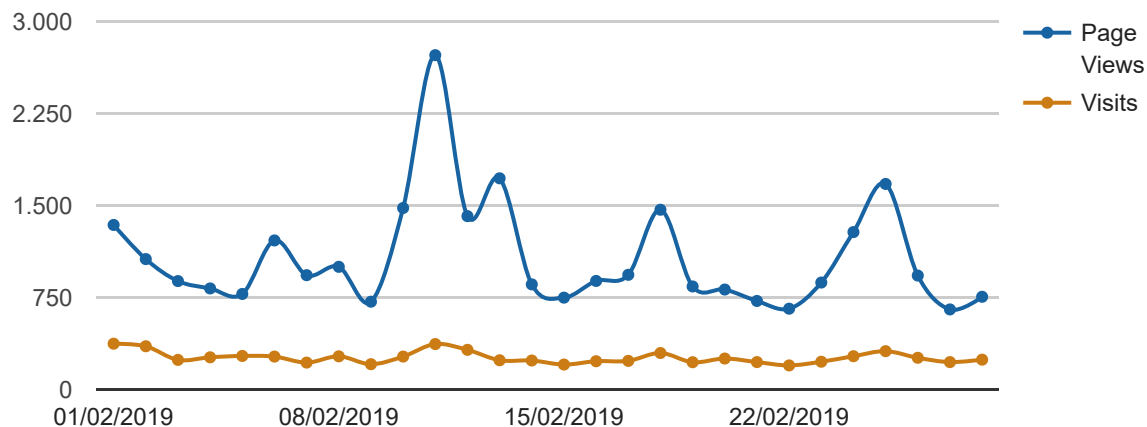

### Traffic Trend by Day

Date Range: 01/02/2019 to 28/02/2019

| Date         | Page Views    |       | Visits       |       | Hits           |       | Bandwidth         |      |
|--------------|---------------|-------|--------------|-------|----------------|-------|-------------------|------|
| 01/02/2019   | 1.344         | 4.44% | 377          | 5.09% | 5.708          | 3.98% | 117,1 MB          | NaN% |
| 02/02/2019   | 1.066         | 3.52% | 356          | 4.81% | 5.710          | 3.98% | 141,7 MB          | NaN% |
| 03/02/2019   | 887           | 2.93% | 245          | 3.31% | 4.259          | 2.97% | 160,7 MB          | NaN% |
| 04/02/2019   | 827           | 2.73% | 266          | 3.59% | 5.004          | 3.49% | 139,4 MB          | NaN% |
| 05/02/2019   | 782           | 2.58% | 277          | 3.74% | 4.096          | 2.85% | 161,8 MB          | NaN% |
| 06/02/2019   | 1.218         | 4.02% | 272          | 3.68% | 5.876          | 4.09% | 172,3 MB          | NaN% |
| 07/02/2019   | 935           | 3.09% | 223          | 3.01% | 3.699          | 2.58% | 90,5 MB           | NaN% |
| 08/02/2019   | 1.003         | 3.31% | 274          | 3.70% | 5.721          | 3.99% | 80,2 MB           | NaN% |
| 09/02/2019   | 719           | 2.38% | 210          | 2.84% | 3.574          | 2.49% | 60,0 MB           | NaN% |
| 10/02/2019   | 1.482         | 4.90% | 272          | 3.68% | 6.618          | 4.61% | 108,6 MB          | NaN% |
| 11/02/2019   | 2.727         | 9.01% | 374          | 5.05% | 10.916         | 7.61% | 186,3 MB          | NaN% |
| 12/02/2019   | 1.416         | 4.68% | 327          | 4.42% | 6.395          | 4.46% | 177,1 MB          | NaN% |
| 13/02/2019   | 1.724         | 5.70% | 242          | 3.27% | 8.073          | 5.62% | 115,1 MB          | NaN% |
| 14/02/2019   | 860           | 2.84% | 240          | 3.24% | 3.984          | 2.78% | 141,9 MB          | NaN% |
| 15/02/2019   | 752           | 2.48% | 207          | 2.80% | 3.400          | 2.37% | 113,9 MB          | NaN% |
| 16/02/2019   | 888           | 2.93% | 234          | 3.16% | 3.910          | 2.72% | 116,8 MB          | NaN% |
| 17/02/2019   | 938           | 3.10% | 237          | 3.20% | 4.684          | 3.26% | 92,1 MB           | NaN% |
| 18/02/2019   | 1.468         | 4.85% | 301          | 4.07% | 7.226          | 5.03% | 168,4 MB          | NaN% |
| 19/02/2019   | 843           | 2.78% | 226          | 3.05% | 3.992          | 2.78% | 111,0 MB          | NaN% |
| 20/02/2019   | 818           | 2.70% | 256          | 3.46% | 4.042          | 2.82% | 114,8 MB          | NaN% |
| 21/02/2019   | 725           | 2.40% | 227          | 3.07% | 3.723          | 2.59% | 76,9 MB           | NaN% |
| 22/02/2019   | 662           | 2.19% | 200          | 2.70% | 3.426          | 2.39% | 70,8 MB           | NaN% |
| 23/02/2019   | 875           | 2.89% | 230          | 3.11% | 3.812          | 2.66% | 101,8 MB          | NaN% |
| <b>Total</b> | <b>30.270</b> |       | <b>7.400</b> |       | <b>143.522</b> |       | <b>3.367,0 MB</b> |      |