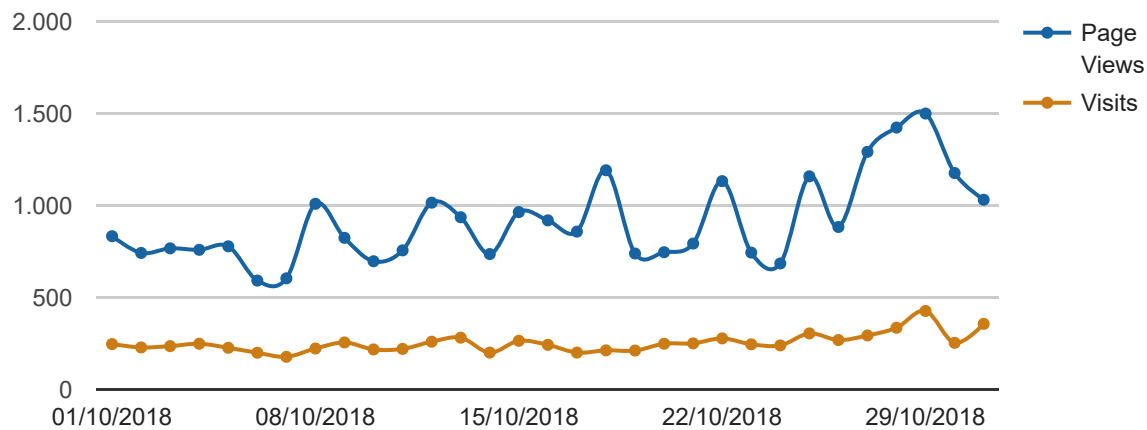

### Traffic Trend by Day

Date Range: 01/10/2018 to 31/10/2018

Date	Page Views		Visits		Hits		Bandwidth	
01/10/2018	835	2.95%	249	3.14%	4.206	3.30%	85,6 MB	NaN%
02/10/2018	744	2.63%	231	2.91%	3.021	2.37%	118,0 MB	NaN%
03/10/2018	769	2.71%	238	3.00%	3.280	2.58%	58,2 MB	NaN%
04/10/2018	761	2.69%	251	3.17%	3.527	2.77%	105,1 MB	NaN%
05/10/2018	780	2.75%	229	2.89%	3.794	2.98%	66,9 MB	NaN%
06/10/2018	594	2.10%	202	2.55%	2.878	2.26%	65,8 MB	NaN%
07/10/2018	606	2.14%	180	2.27%	2.586	2.03%	87,0 MB	NaN%
08/10/2018	1.011	3.57%	225	2.84%	5.620	4.41%	152,9 MB	NaN%
09/10/2018	826	2.91%	258	3.25%	3.890	3.06%	99,5 MB	NaN%
10/10/2018	699	2.47%	220	2.77%	3.296	2.59%	88,9 MB	NaN%
11/10/2018	758	2.67%	223	2.81%	3.568	2.80%	89,4 MB	NaN%
12/10/2018	1.017	3.59%	262	3.30%	4.444	3.49%	100,9 MB	NaN%
13/10/2018	938	3.31%	284	3.58%	4.347	3.41%	114,6 MB	NaN%
14/10/2018	738	2.60%	203	2.56%	3.255	2.56%	76,5 MB	NaN%
15/10/2018	966	3.41%	267	3.37%	4.361	3.42%	124,4 MB	NaN%
16/10/2018	921	3.25%	245	3.09%	4.253	3.34%	130,1 MB	NaN%
17/10/2018	860	3.03%	203	2.56%	3.829	3.01%	67,0 MB	NaN%
18/10/2018	1.193	4.21%	215	2.71%	5.887	4.62%	98,8 MB	NaN%
19/10/2018	741	2.61%	214	2.70%	3.346	2.63%	67,8 MB	NaN%
20/10/2018	748	2.64%	251	3.17%	3.779	2.97%	88,5 MB	NaN%
21/10/2018	795	2.81%	253	3.19%	4.156	3.26%	157,2 MB	NaN%
22/10/2018	1.134	4.00%	280	3.53%	5.189	4.08%	134,2 MB	NaN%
23/10/2018	746	2.63%	248	3.13%	3.217	2.53%	102,7 MB	NaN%
<b>Total</b>	<b>28.342</b>		<b>7.929</b>		<b>127.330</b>		<b>3.274,0 MB</b>	