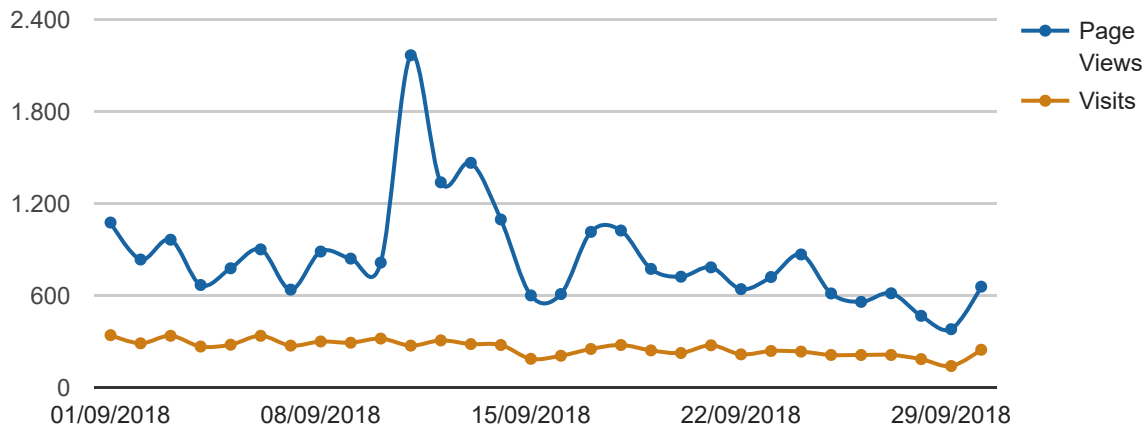

### Traffic Trend by Day

Date Range: 01/09/2018 to 30/09/2018

Date	Page Views		Visits		Hits		Bandwidth
01/09/2018	1.078	4.21%	344	4.40%	4.429	3.57%	102,8 MB
02/09/2018	837	3.27%	291	3.72%	3.589	2.89%	68,0 MB
03/09/2018	966	3.78%	340	4.35%	5.131	4.14%	130,1 MB
04/09/2018	671	2.62%	270	3.45%	3.546	2.86%	66,0 MB
05/09/2018	780	3.05%	282	3.61%	3.928	3.17%	59,8 MB
06/09/2018	903	3.53%	340	4.35%	4.962	4.00%	75,0 MB
07/09/2018	641	2.51%	276	3.53%	3.223	2.60%	52,2 MB
08/09/2018	889	3.47%	303	3.87%	4.297	3.47%	83,7 MB
09/09/2018	843	3.29%	295	3.77%	3.729	3.01%	87,2 MB
10/09/2018	817	3.19%	322	4.12%	4.845	3.91%	117,6 MB
11/09/2018	2.168	8.47%	276	3.53%	9.462	7.63%	180,9 MB
12/09/2018	1.340	5.24%	310	3.96%	6.220	5.02%	143,4 MB
13/09/2018	1.467	5.73%	286	3.66%	6.615	5.34%	186,9 MB
14/09/2018	1.098	4.29%	280	3.58%	4.621	3.73%	87,4 MB
15/09/2018	603	2.36%	190	2.43%	3.981	3.21%	62,8 MB
16/09/2018	612	2.39%	210	2.68%	2.872	2.32%	48,5 MB
17/09/2018	1.017	3.97%	254	3.25%	5.223	4.21%	164,7 MB
18/09/2018	1.026	4.01%	280	3.58%	4.665	3.76%	113,5 MB
19/09/2018	776	3.03%	245	3.13%	4.074	3.29%	98,0 MB
20/09/2018	725	2.83%	228	2.91%	3.698	2.98%	54,1 MB
21/09/2018	786	3.07%	278	3.55%	3.615	2.92%	123,2 MB
22/09/2018	644	2.52%	219	2.80%	3.056	2.46%	78,0 MB
23/09/2018	723	2.83%	241	3.08%	3.618	2.92%	126,1 MB
<b>Total</b>	<b>25.587</b>		<b>7.822</b>		<b>123.988</b>		<b>2.817,3 MB</b>

Date	Page Views		Visits		Hits		Bandwidth
24/09/2018	870	3.40%	237	3.03%	3.988	3.22%	100,6 MB
25/09/2018	616	2.41%	215	2.75%	2.988	2.41%	69,7 MB
26/09/2018	561	2.19%	215	2.75%	2.721	2.19%	74,3 MB
27/09/2018	617	2.41%	215	2.75%	3.207	2.59%	69,4 MB
28/09/2018	470	1.84%	188	2.40%	2.214	1.79%	92,8 MB
29/09/2018	383	1.50%	143	1.83%	2.035	1.64%	35,1 MB
30/09/2018	660	2.58%	249	3.18%	3.436	2.77%	65,5 MB
<b>Total</b>	<b>25.587</b>		<b>7.822</b>		<b>123.988</b>		<b>2.817,3 MB</b>